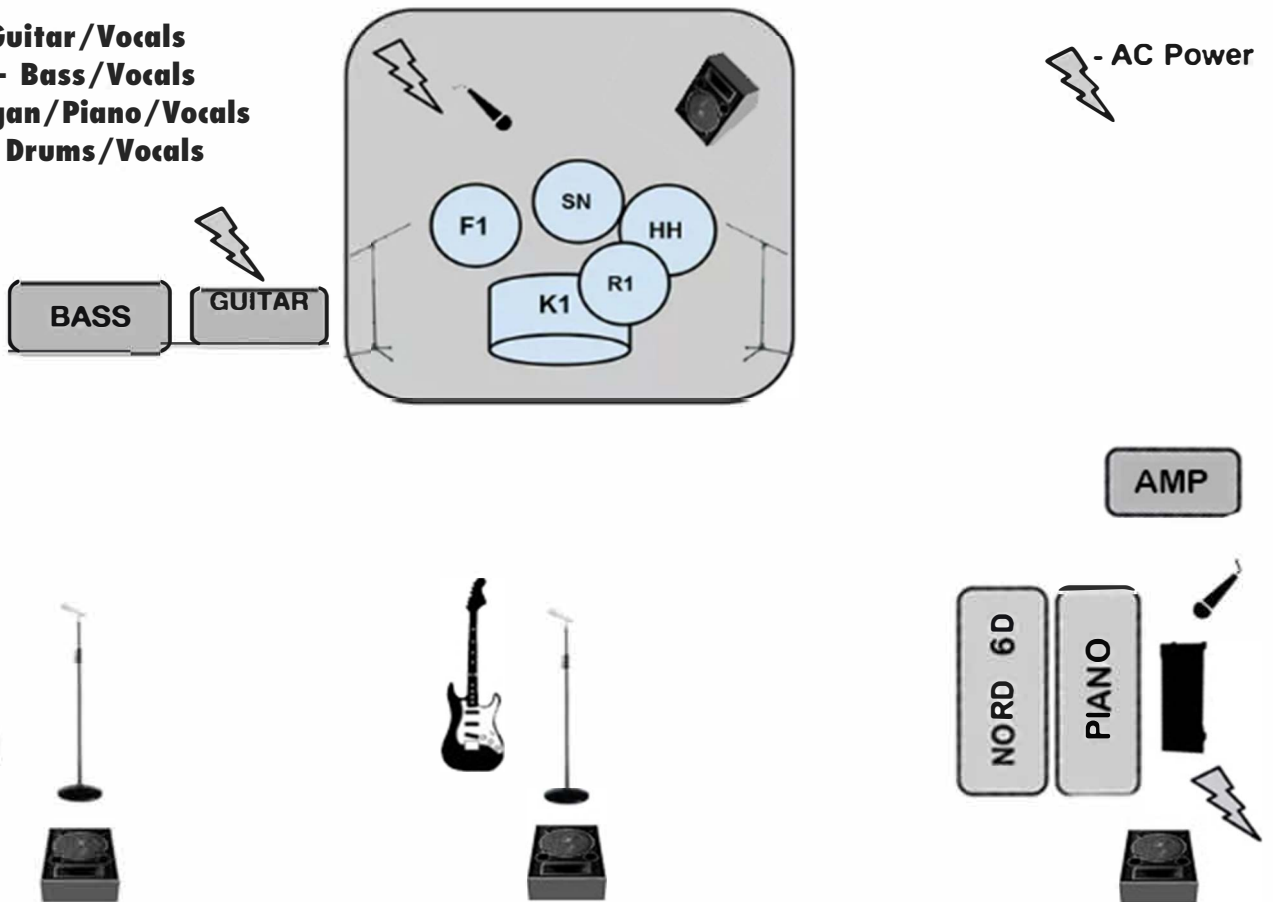

# Ian Kay Stage Rider

**Ian - Guitar/Vocals**  
**Heitor - Bass/Vocals**  
**Enma - Organ/Piano/Vocals**  
**Piblin - Drums/Vocals**

## Vocals:

- 4 micros SM58 or SM57 Beta

## Guitar :

- Fender Telecaster + Vox AC15 Amp

## Keys :

- Piano 88 keys / Weighted Roland FP7 or similar
- Nord 6d 61
- Amplifier Behringer k900fx
- K&M piano stand 18953
- Scissor keyboard stand
- Giraffe microphone leg and microphone

The piano and keyboard go to the amp directly through two jacks. General mix of both is output by a single signal from the amp in Jack.