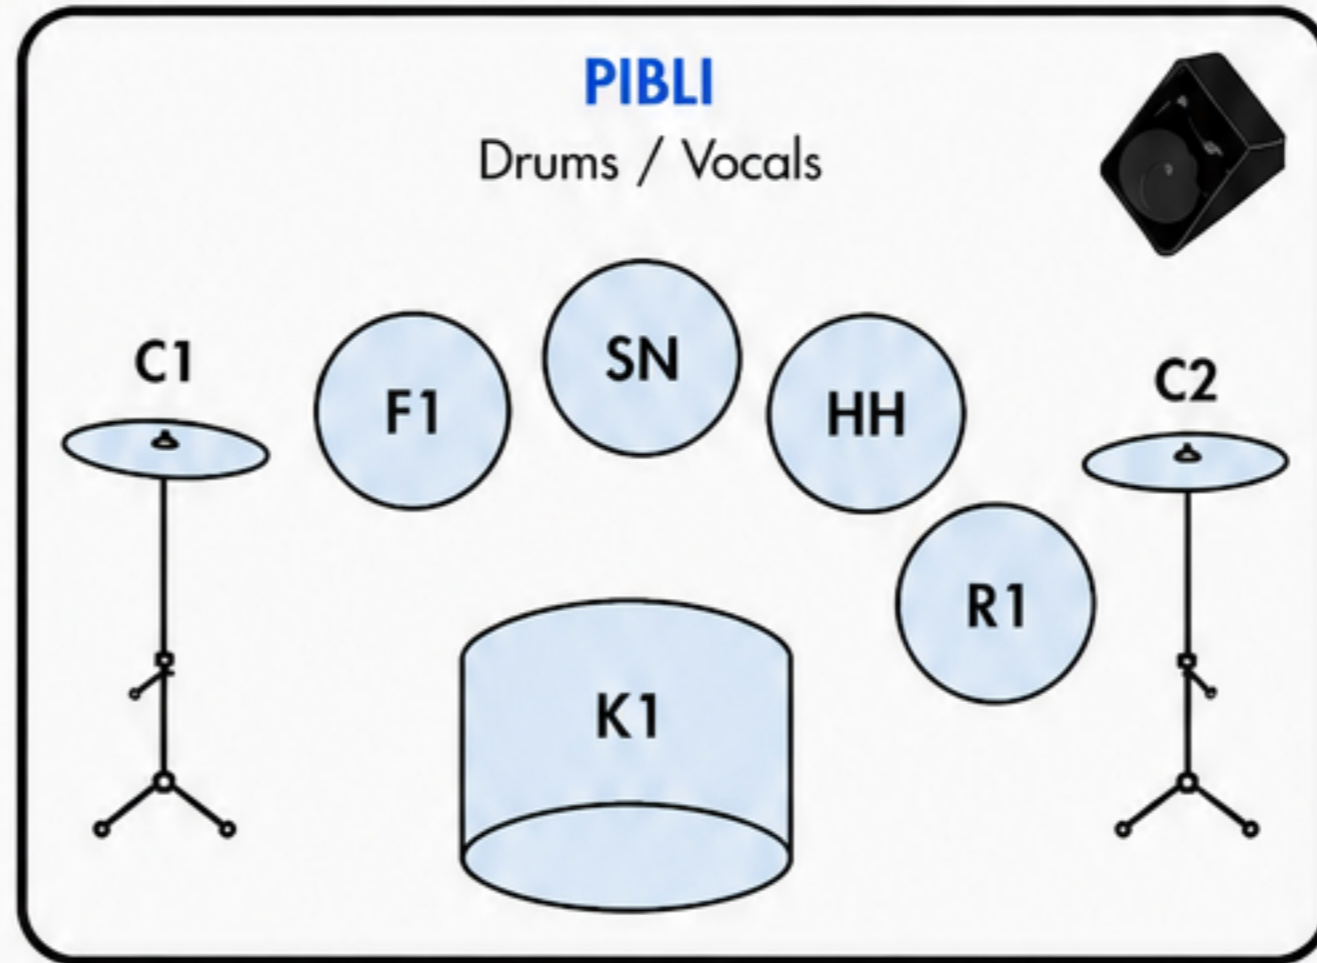

IAN KAY

— STAGE RIDER —

Ian – Guitar / Vocals

Heitor – Bass / Vocals

Victor – Guitar / Vocals

Pibli – Drums / Vocals

VICTOR

Guitar / Vocals

IAN

Guitar / Vocals

HEITOR

Bass / Vocals

VOCALS

- 4 x Shure SM58 or SM57 Beta

BASS

- Bass Amp (any good quality)
- Gibson Grabber

GUITARS

- Main Guitar: Fender Telecaster + Vox AC15 Amp
- Second Guitar: Ibanez Les Paul + Fender Blues Junior Amp

DRUMS

- K1: Kick
- SN: Snare
- HH: Hi-Hat
- F1: Floor Tom
- R1: Rack Tom
- C1: Ride Cymbal
- C2: Crash Cymbal