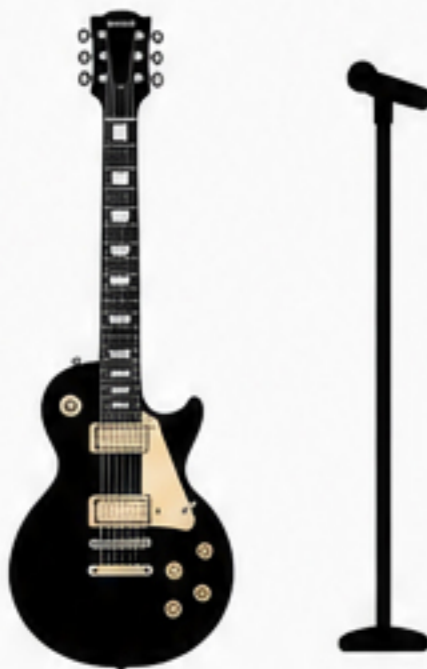

IAN KAY

— STAGE RIDER —

Ian – Guitar / Vocals

Heitor – Bass / Vocals

Victor – Guitar / Vocals

Pibli – Drums / Vocals

VICTOR

Guitar / Vocals

IAN

Guitar / Vocals

HEITOR

Bass / Vocals

VOCALS

- 4 x Shure SM58 or SM57 Beta

BASS

- Bass Amp (any good quality)
- Gibson Grabber

GUITARS

- Main Guitar: Fender Telecaster + Vox AC15 Amp
- Second Guitar: Ibanez Les Paul + Fender Blues Junior Amp

DRUMS

- K1: Kick
- SN: Snare
- HH: Hi-Hat
- F1: Floor Tom
- R1: Rack Tom
- C1: Ride Cymbal
- C2: Crash Cymbal